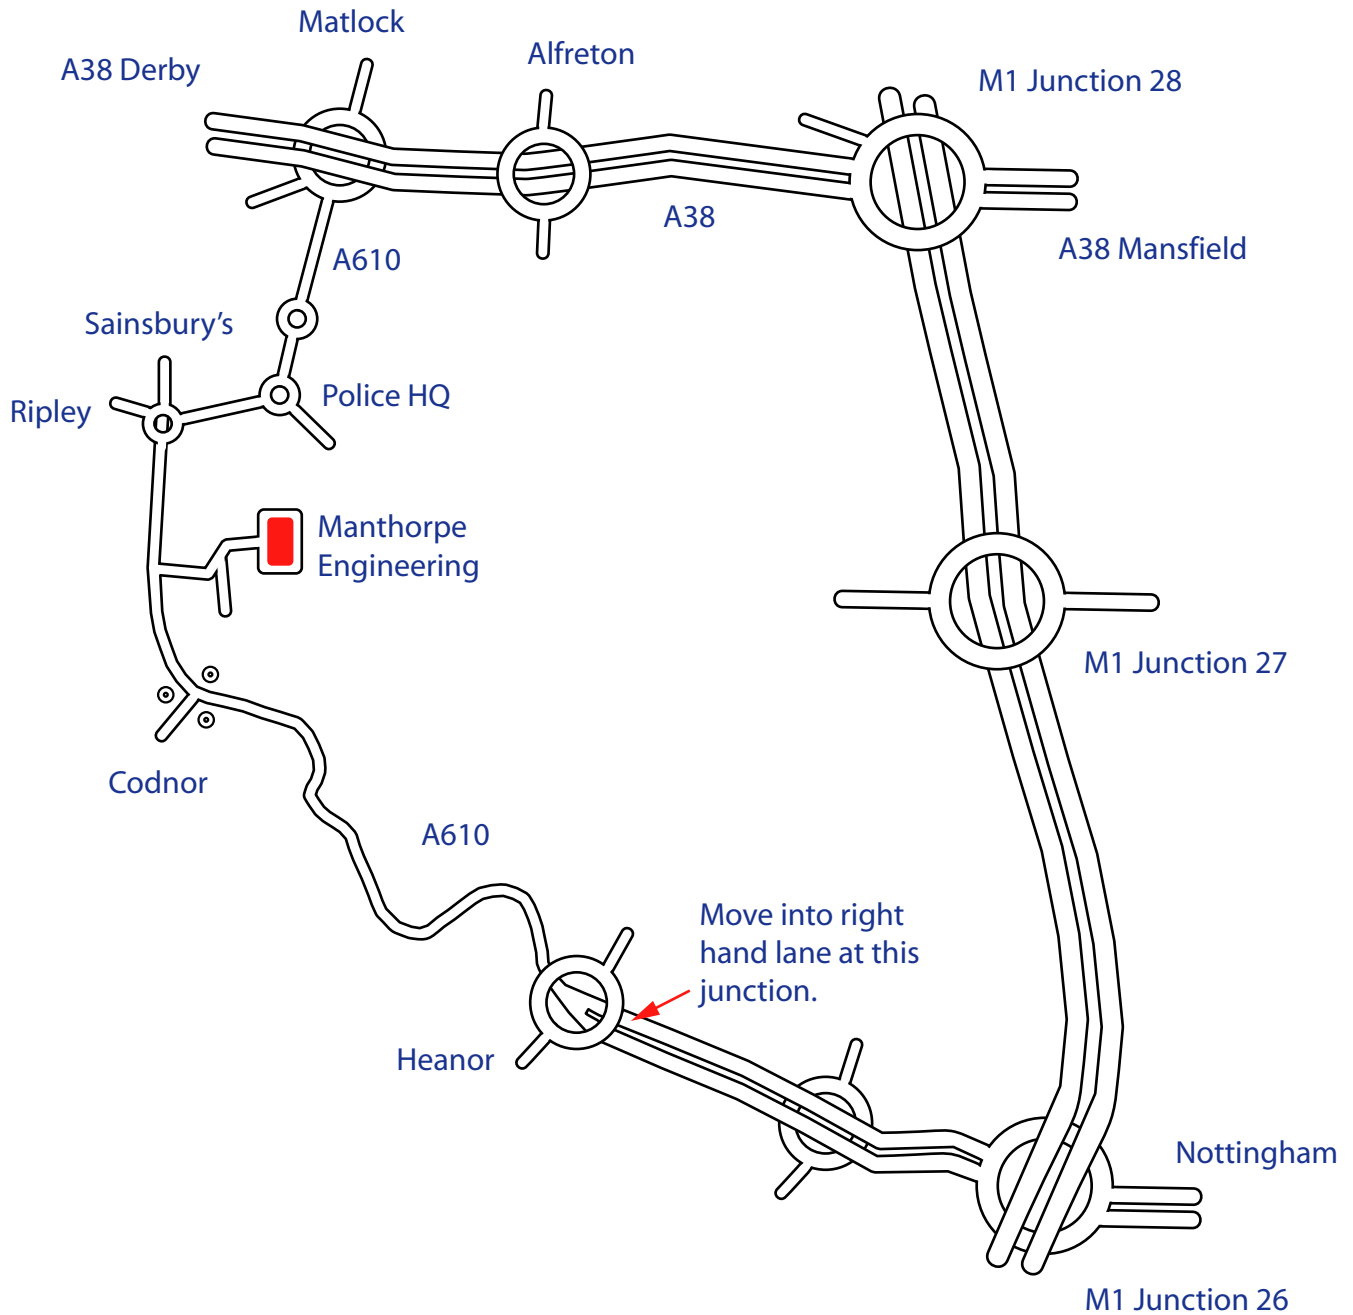

Location

Manthorpe House, Brittain Drive, Codnor Gate Business Park, Ripley, Derbyshire, DE5 3ND
T: +44 (0)1773 514200 | F: +44 (0)1773 514261 | E: sales@manthorpe.co.uk

Directions

From the South

Head North on the M1 and take Junction 26 exit. Turn left onto the A610 towards Ripley, by the French Horn there are traffic lights. Turn right towards Ripley, by the next set of light turn right into Codnor Gate Business Park and we are at the top of Brittain Drive.

From the North

Head South on the M1 and take Junction 28 exit. Turn right onto the A38 towards Derby. Exit the A38 onto the A610 towards Ripley. Continue on the A610 past Sainsburys supermarket, by the next set of light turn left into Codnor Gate Business Park and we are at the top of Brittain Drive.